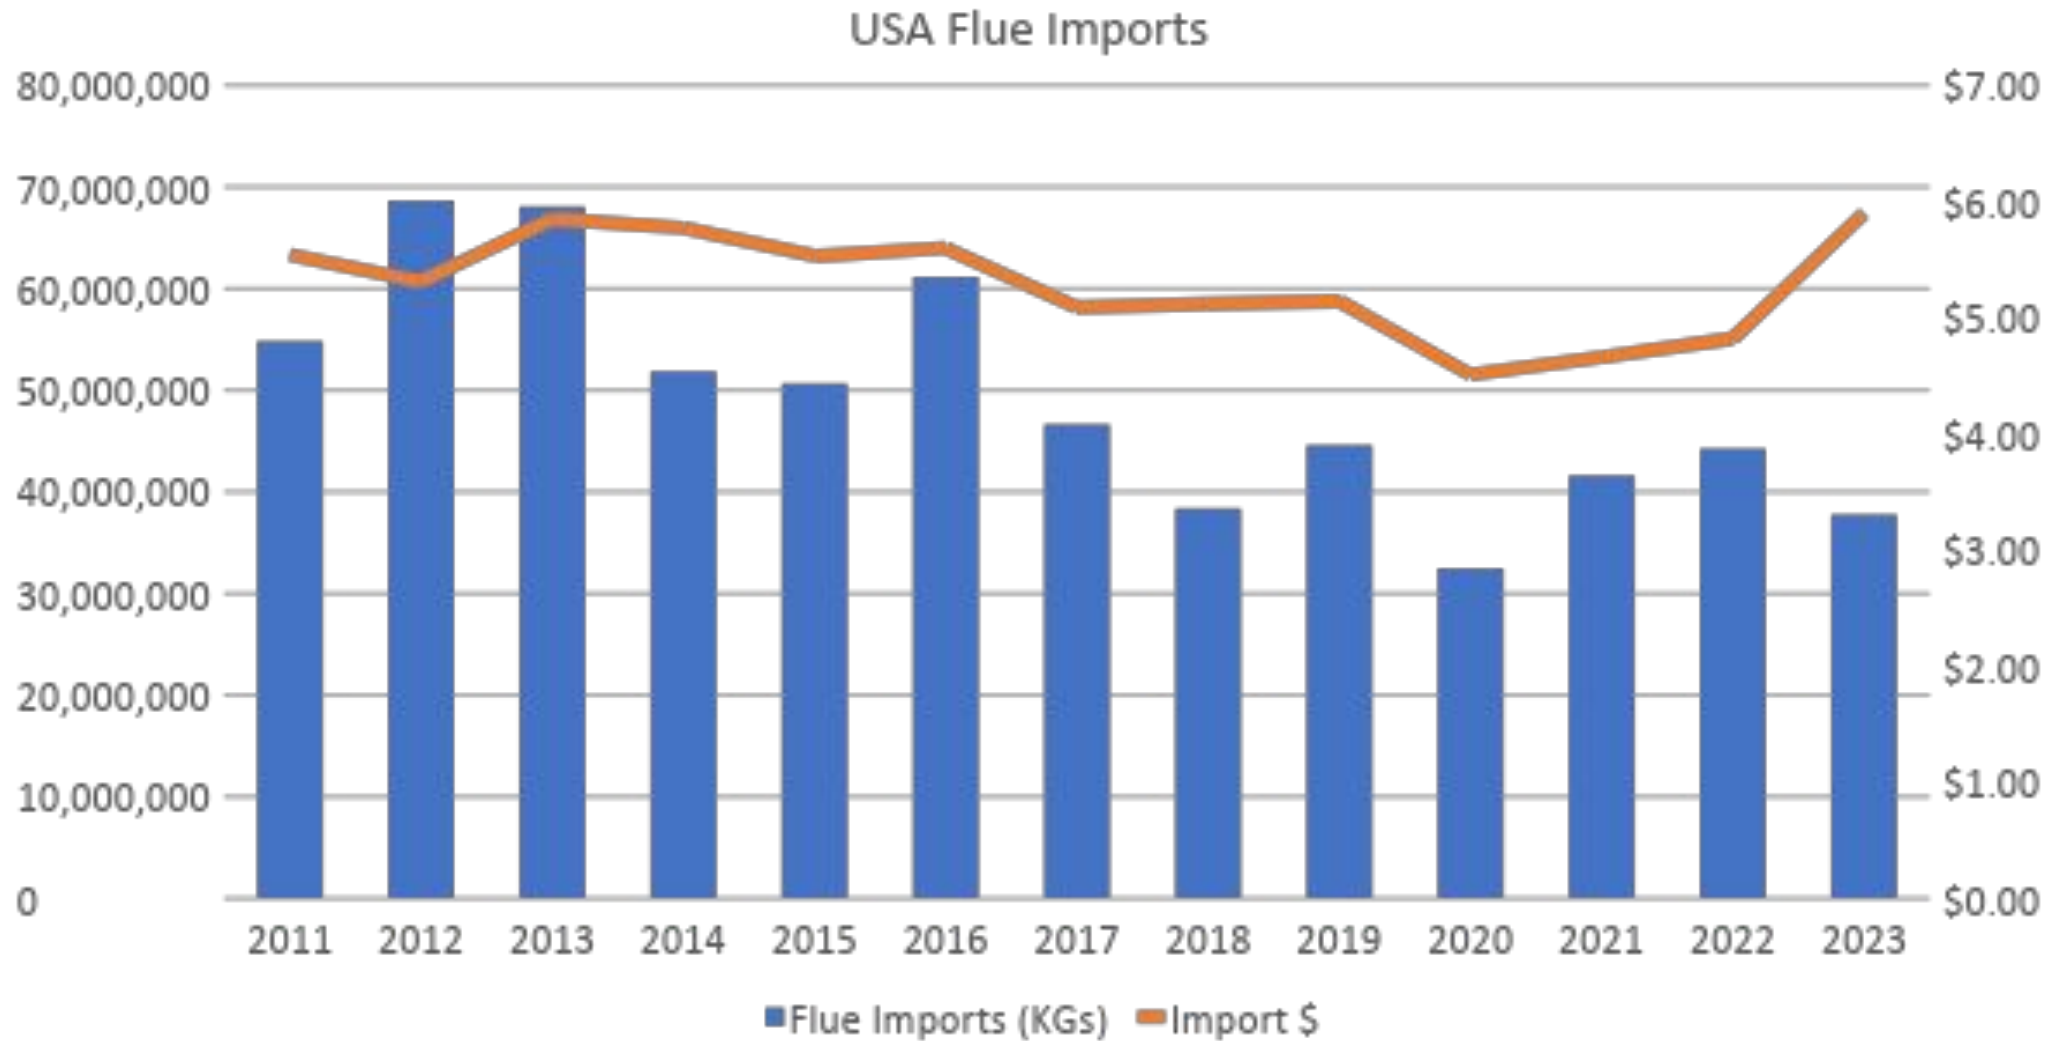

\$/KG

US Burley Harvested Hectares

*2023 Estimated

US Burley Prices

CPI Adj: 1982-1984 = 100

Flue Cured Tobacco Imports to USA

USA Flue Cured Exports

US FCV Harvested Hectares