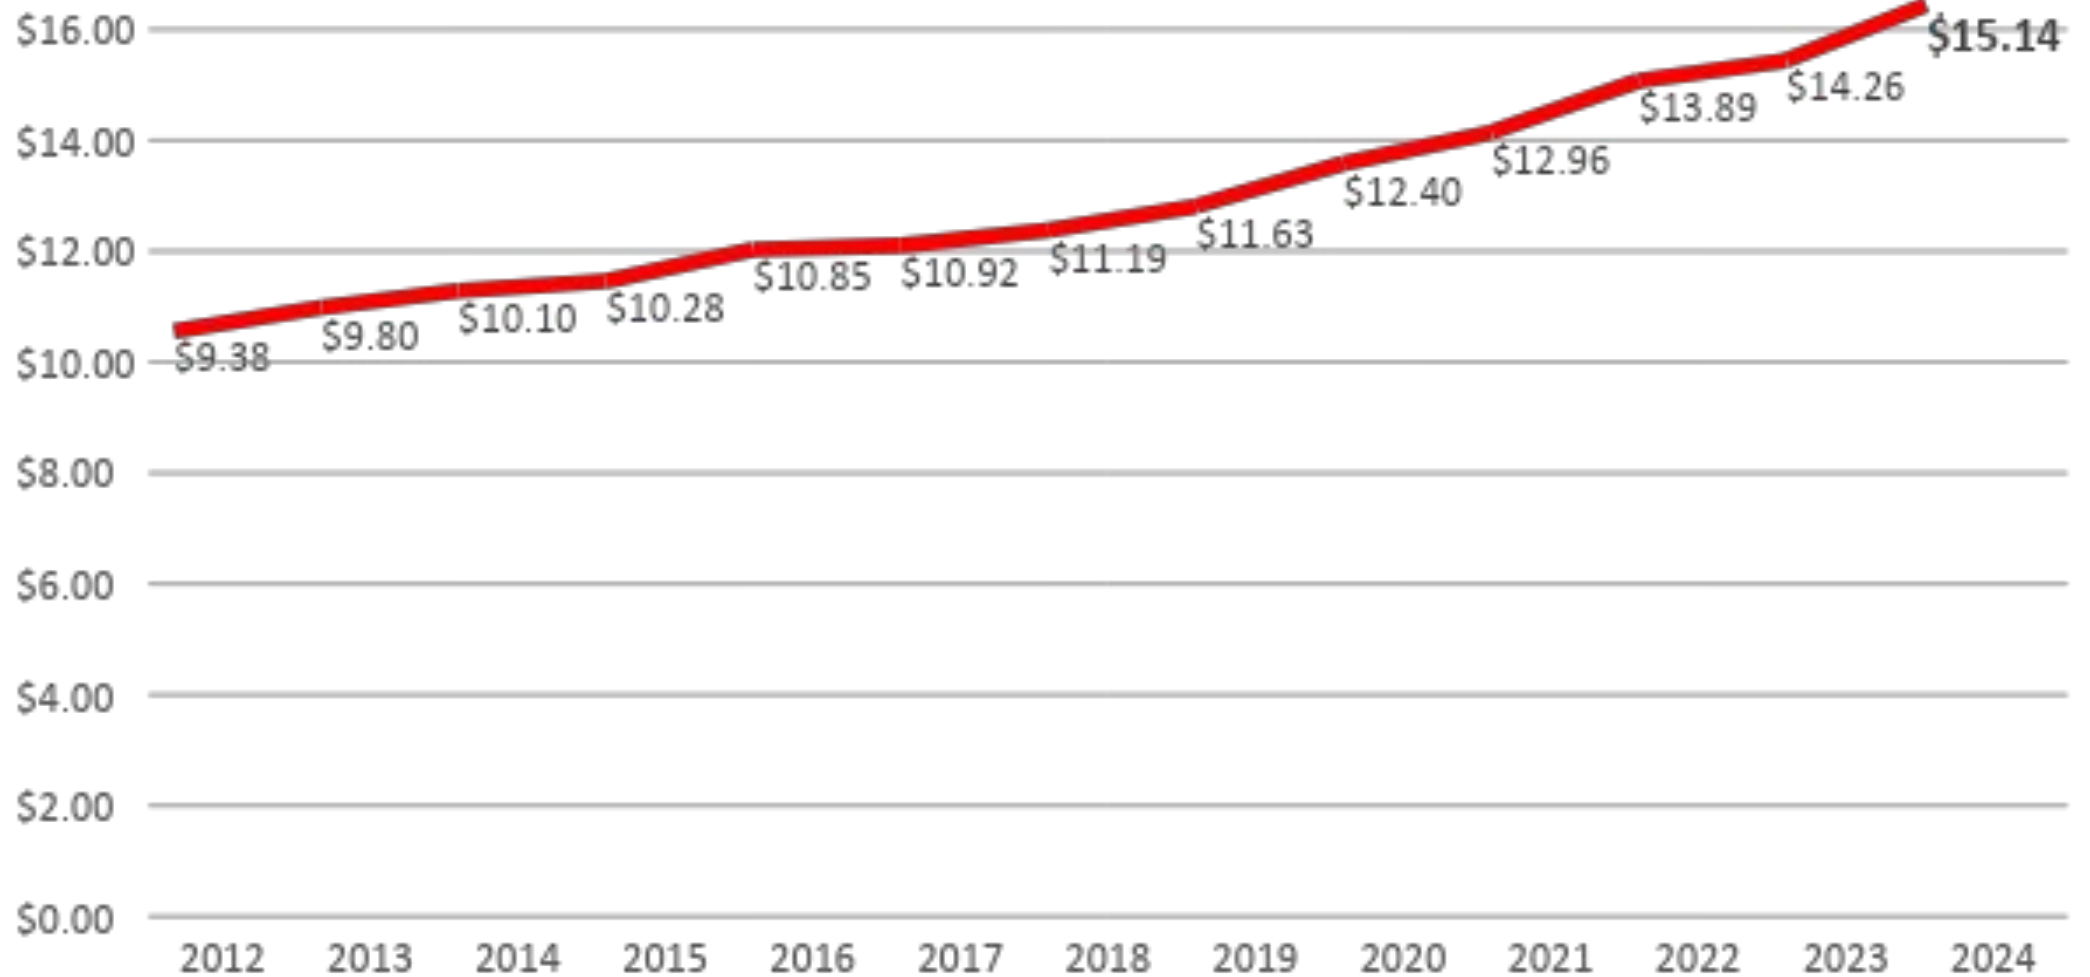

H2A Labor Rates