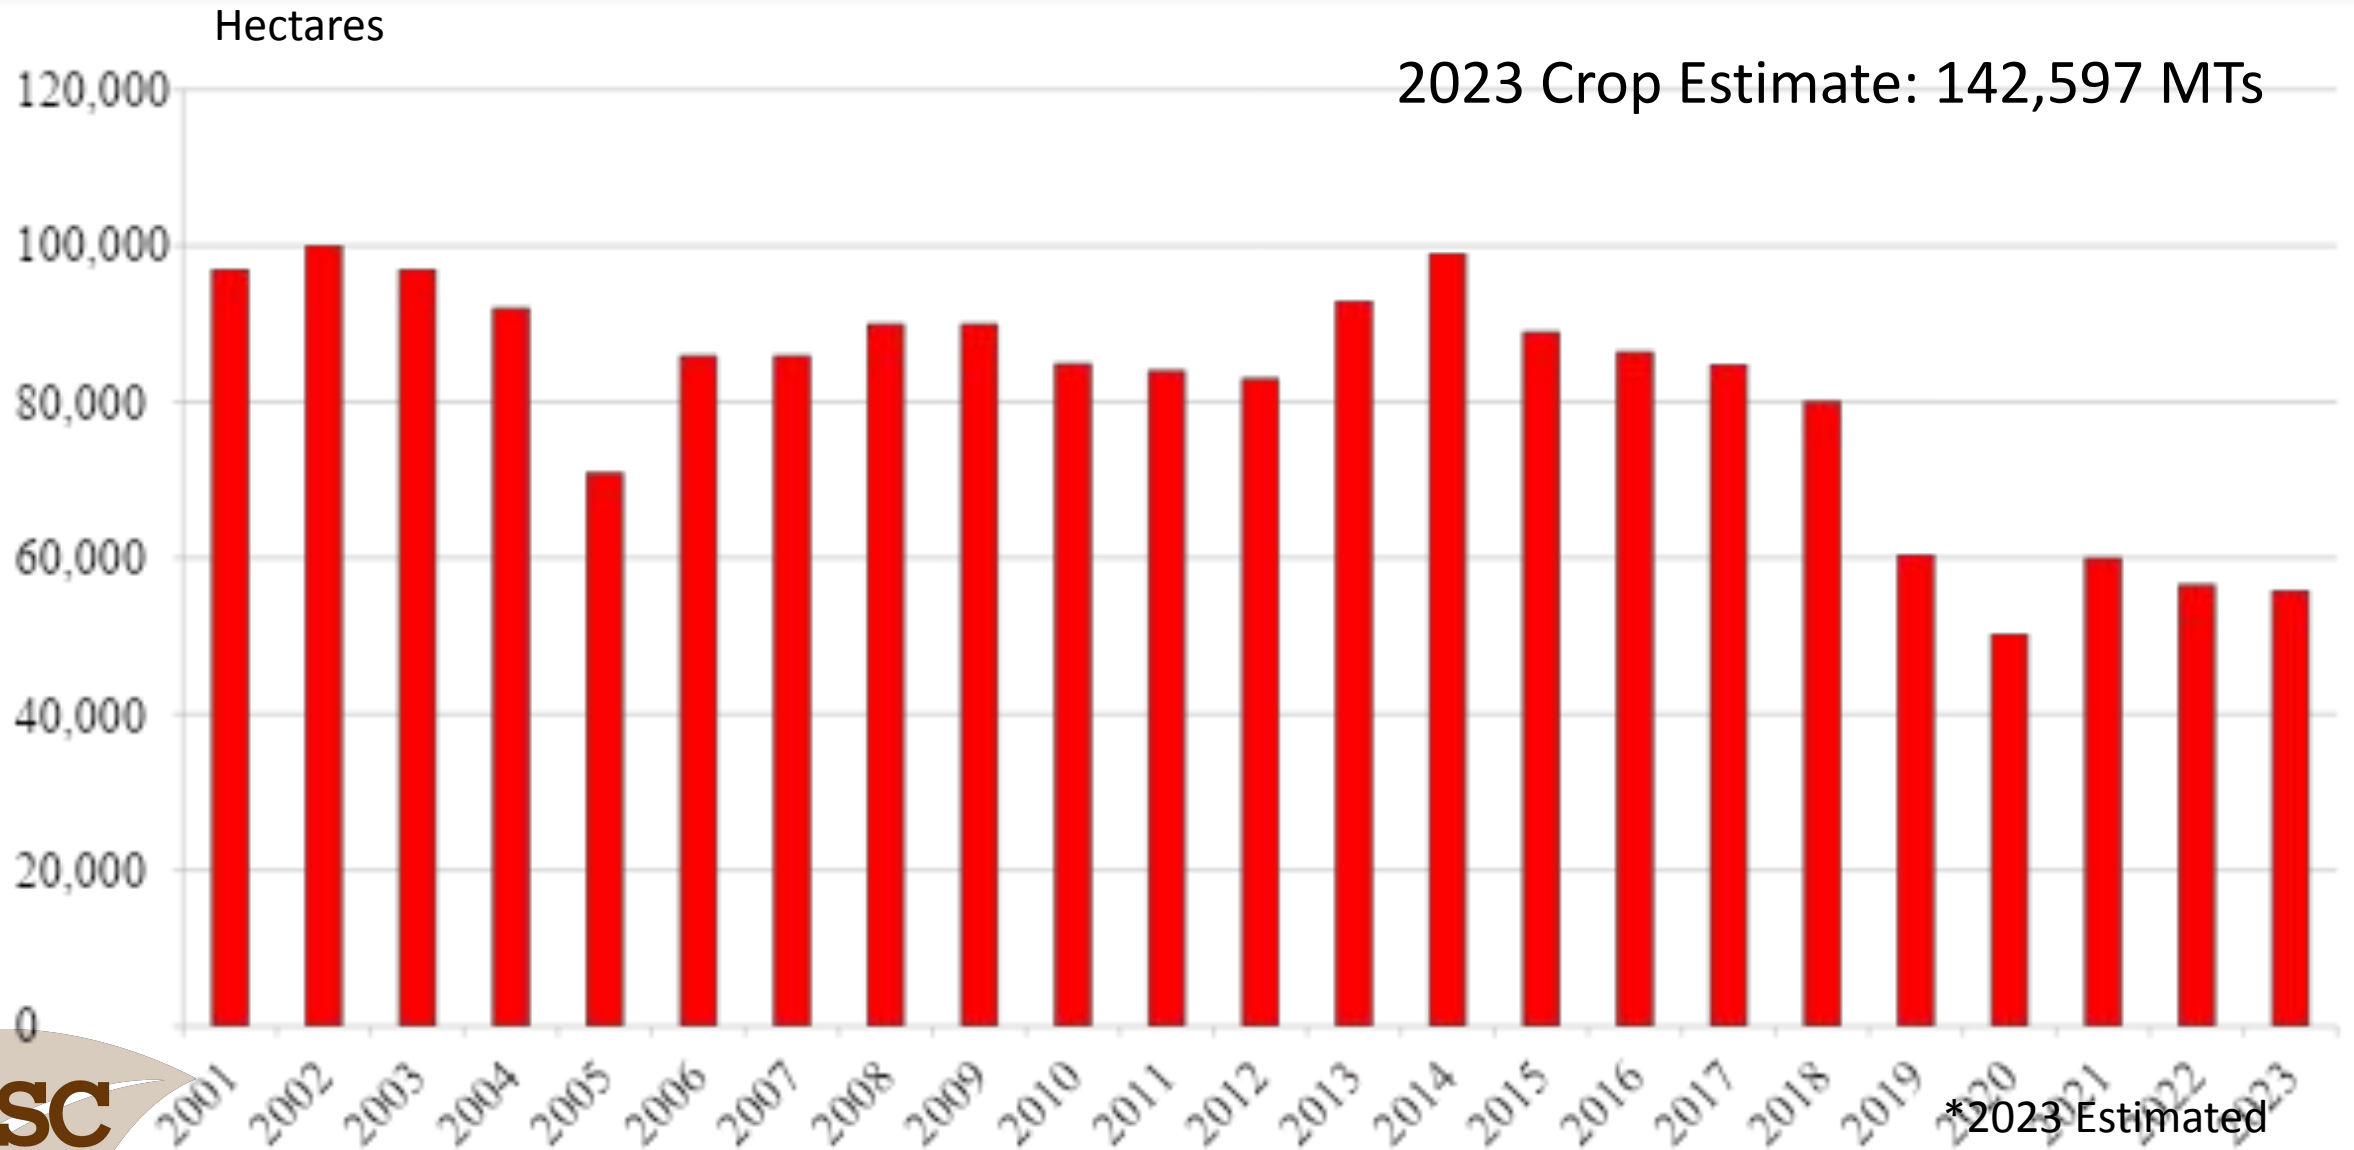

\$/KG

US Burley Harvested Hectares

*2023 Estimated

US Burley Prices

CPI Adj: 1982-1984 = 100

Flue Cured Tobacco Imports to USA

USA Flue Cured Exports

US FCV Harvested Hectares