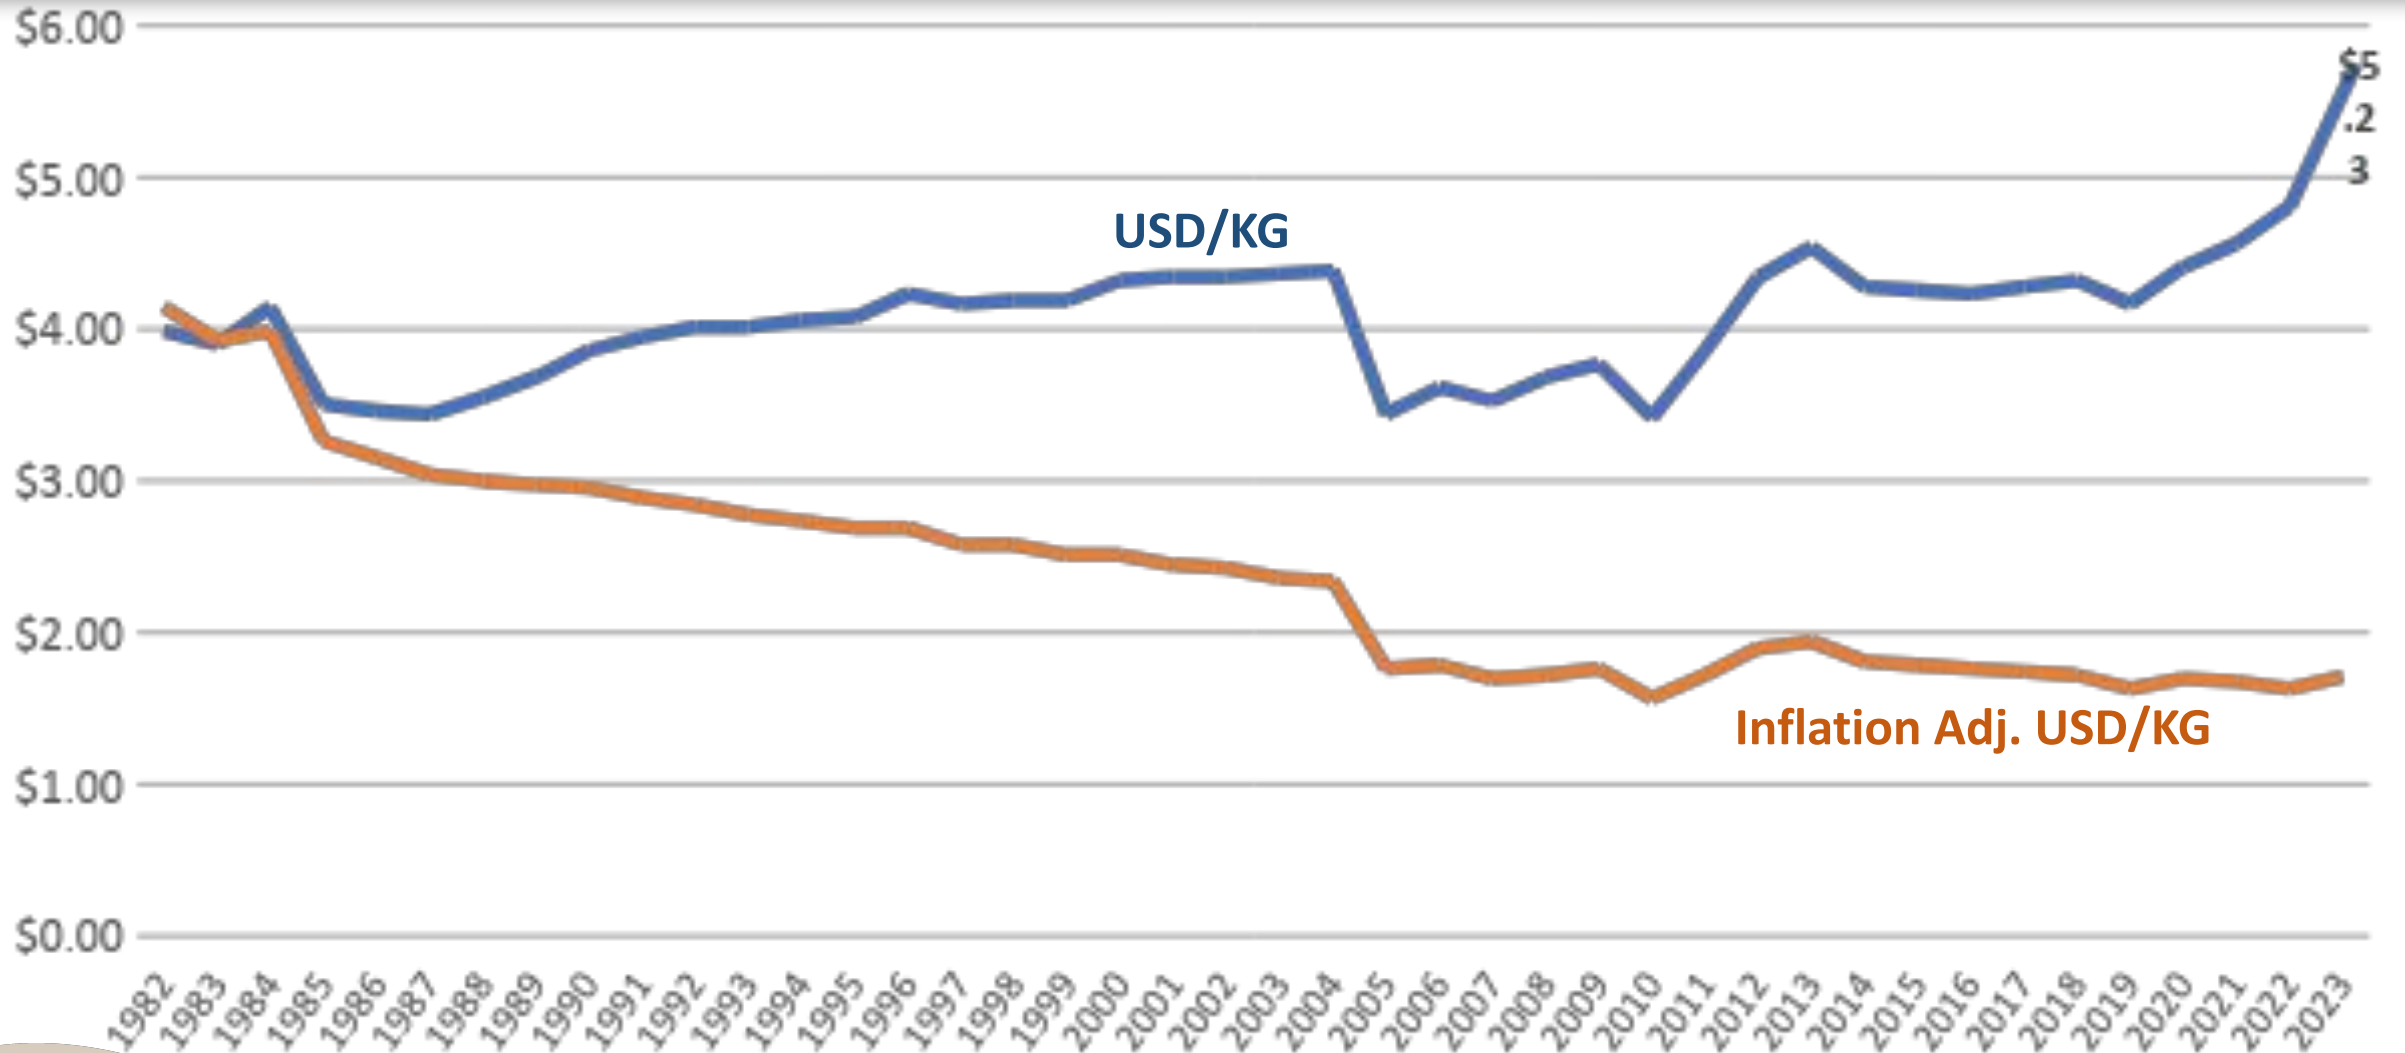

\$/KG

US Burley Harvested Hectares

*2023 Estimated

US Burley Prices

CPI Adj: 1982-1984 = 100

Flue Cured Tobacco Imports to USA

USA Flue Cured Exports

US FCV Harvested Hectares