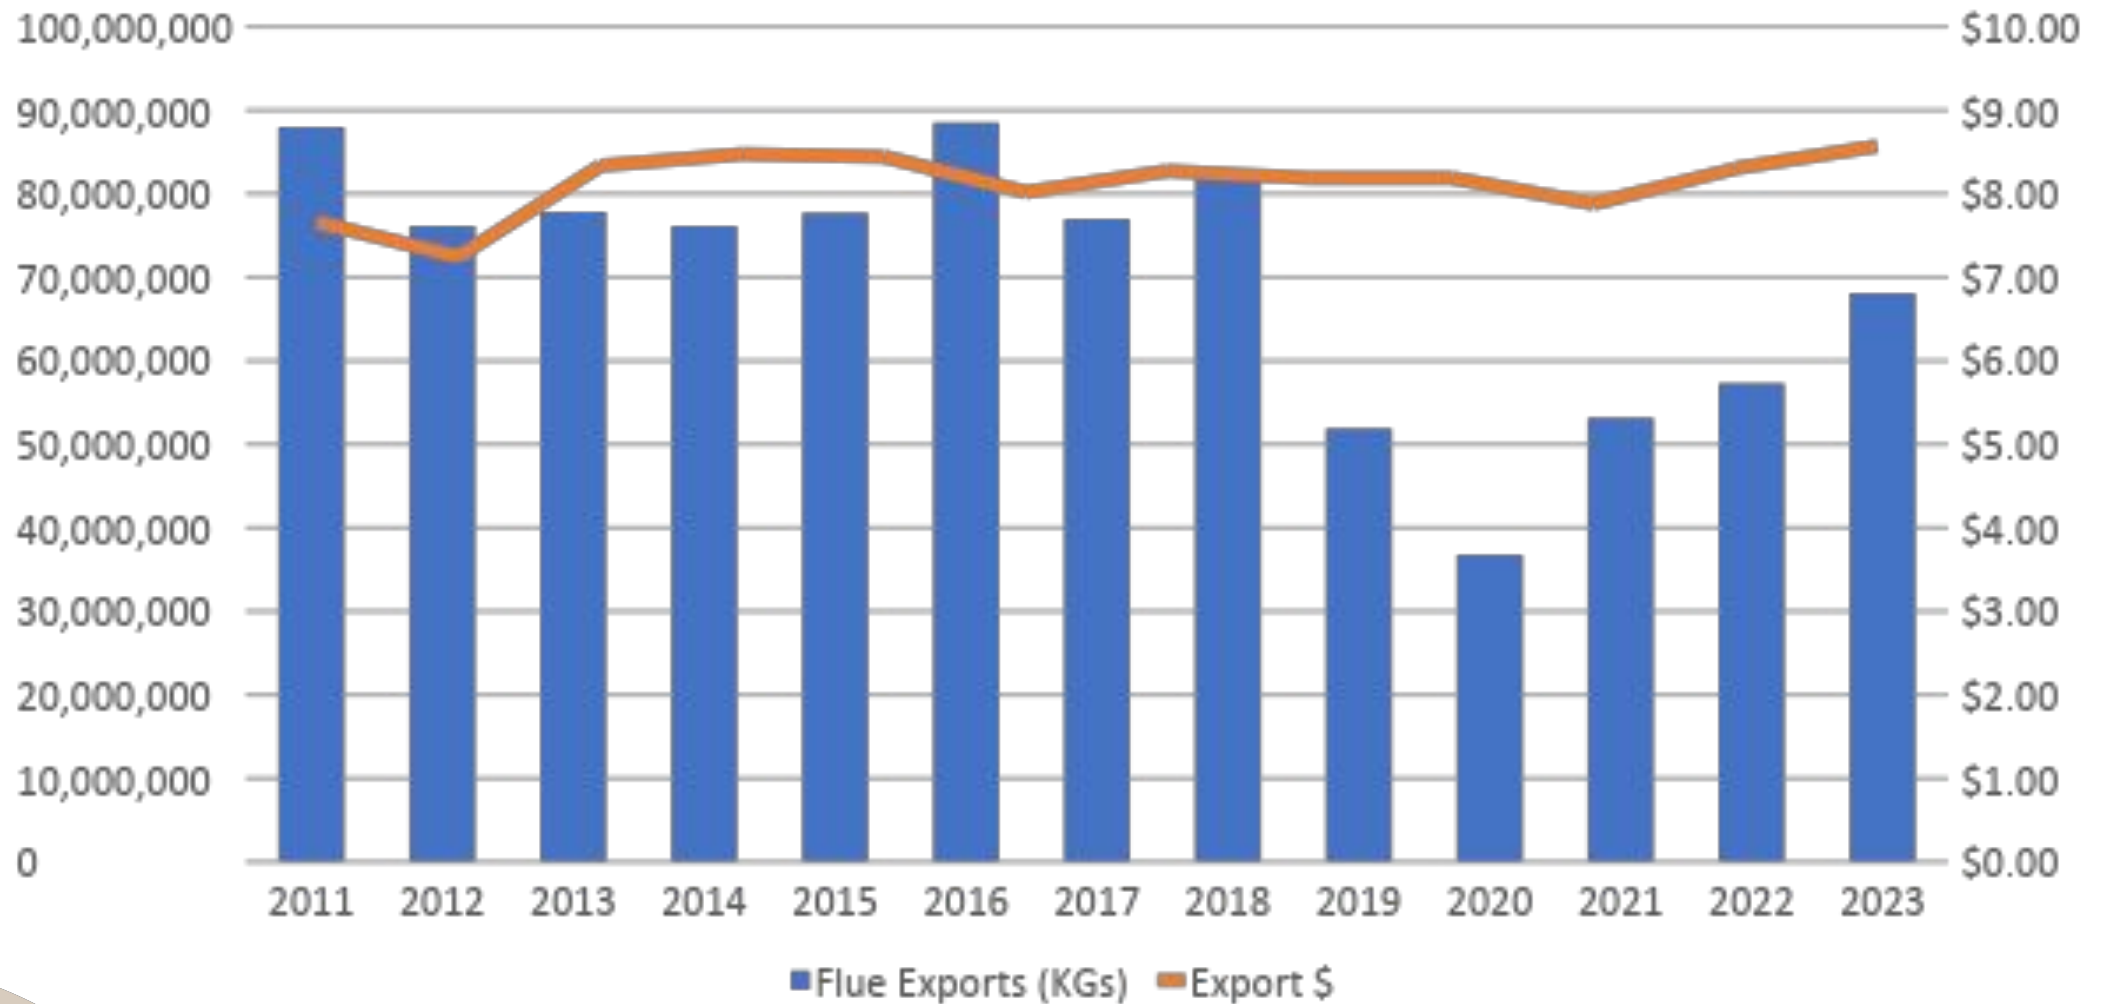

\$/KG

US Burley Harvested Hectares

*2023 Estimated

US Burley Prices

CPI Adj: 1982-1984 = 100

Flue Cured Tobacco Imports to USA

USA Flue Cured Exports

US FCV Harvested Hectares