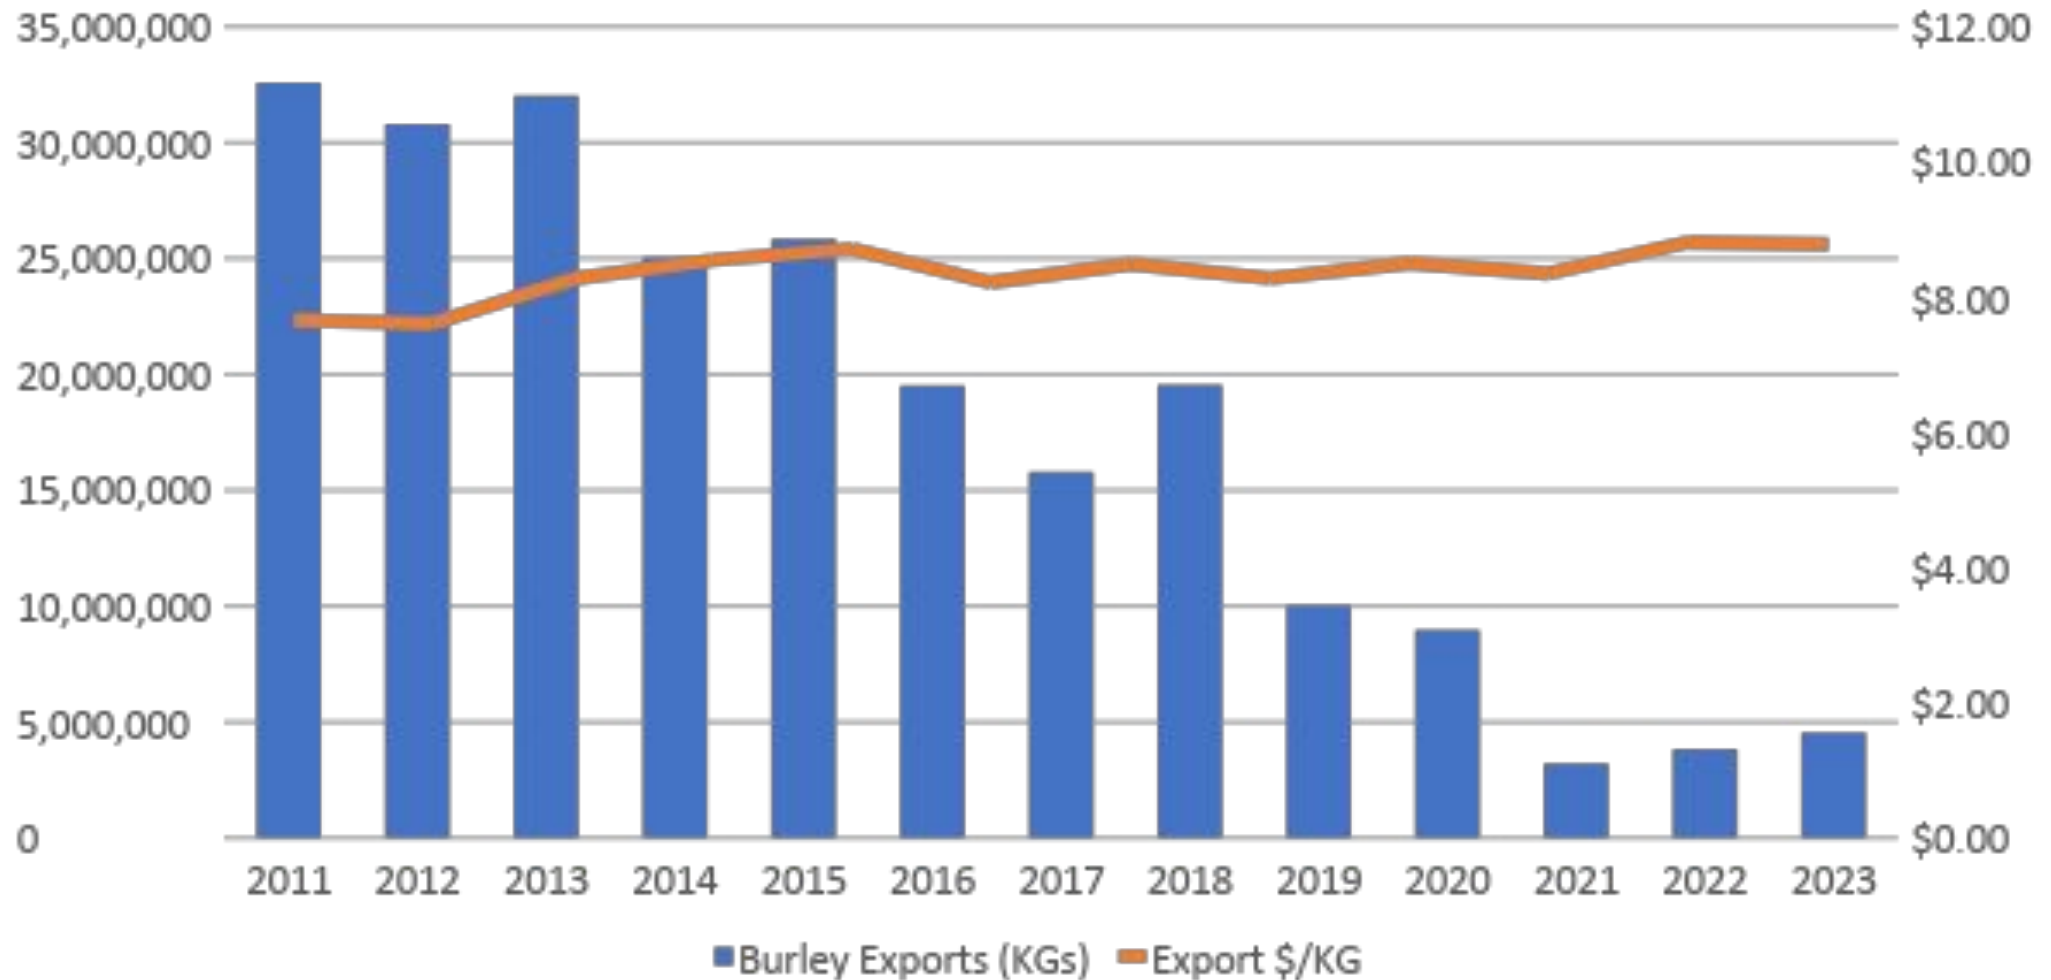

US Burley Exports

KGs

$/KG