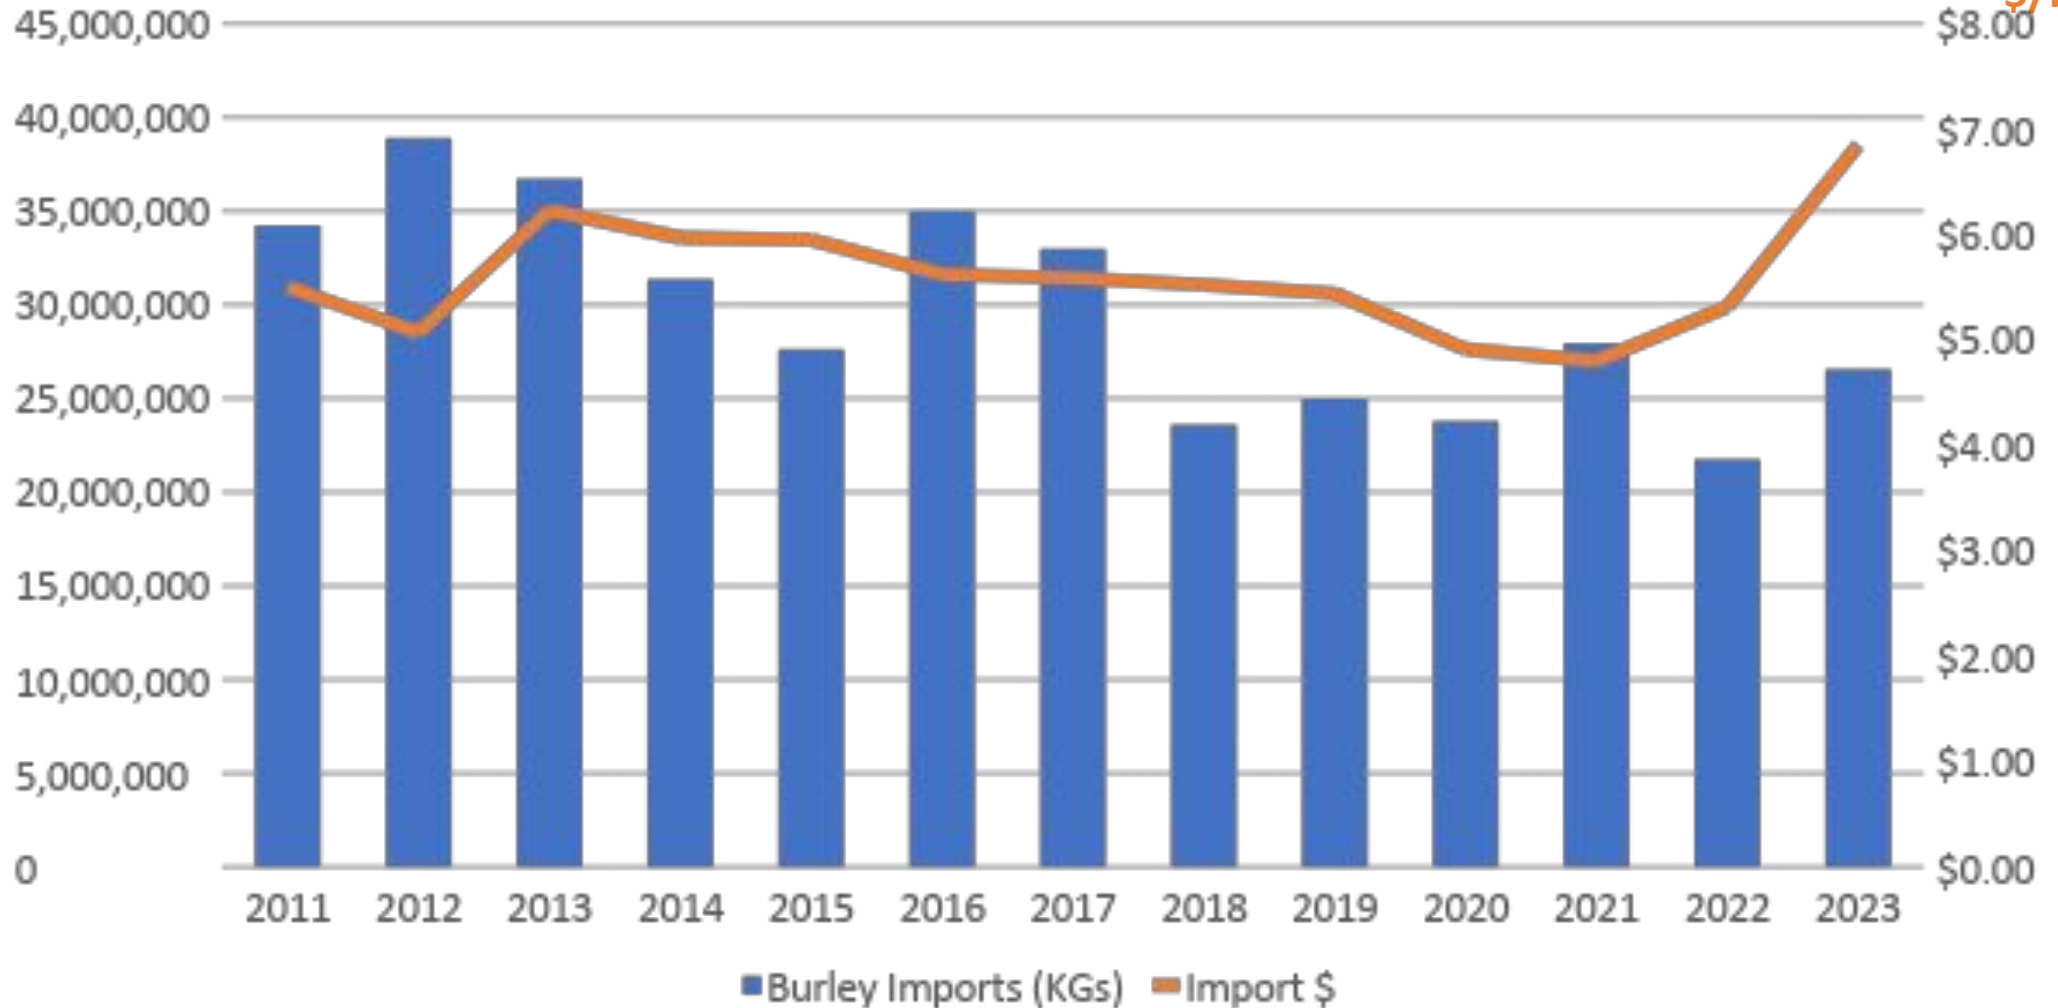

\$/KG

US Burley Harvested Hectares

*2023 Estimated

US Burley Prices

CPI Adj: 1982-1984 = 100

Flue Cured Tobacco Imports to USA

USA Flue Cured Exports

US FCV Harvested Hectares