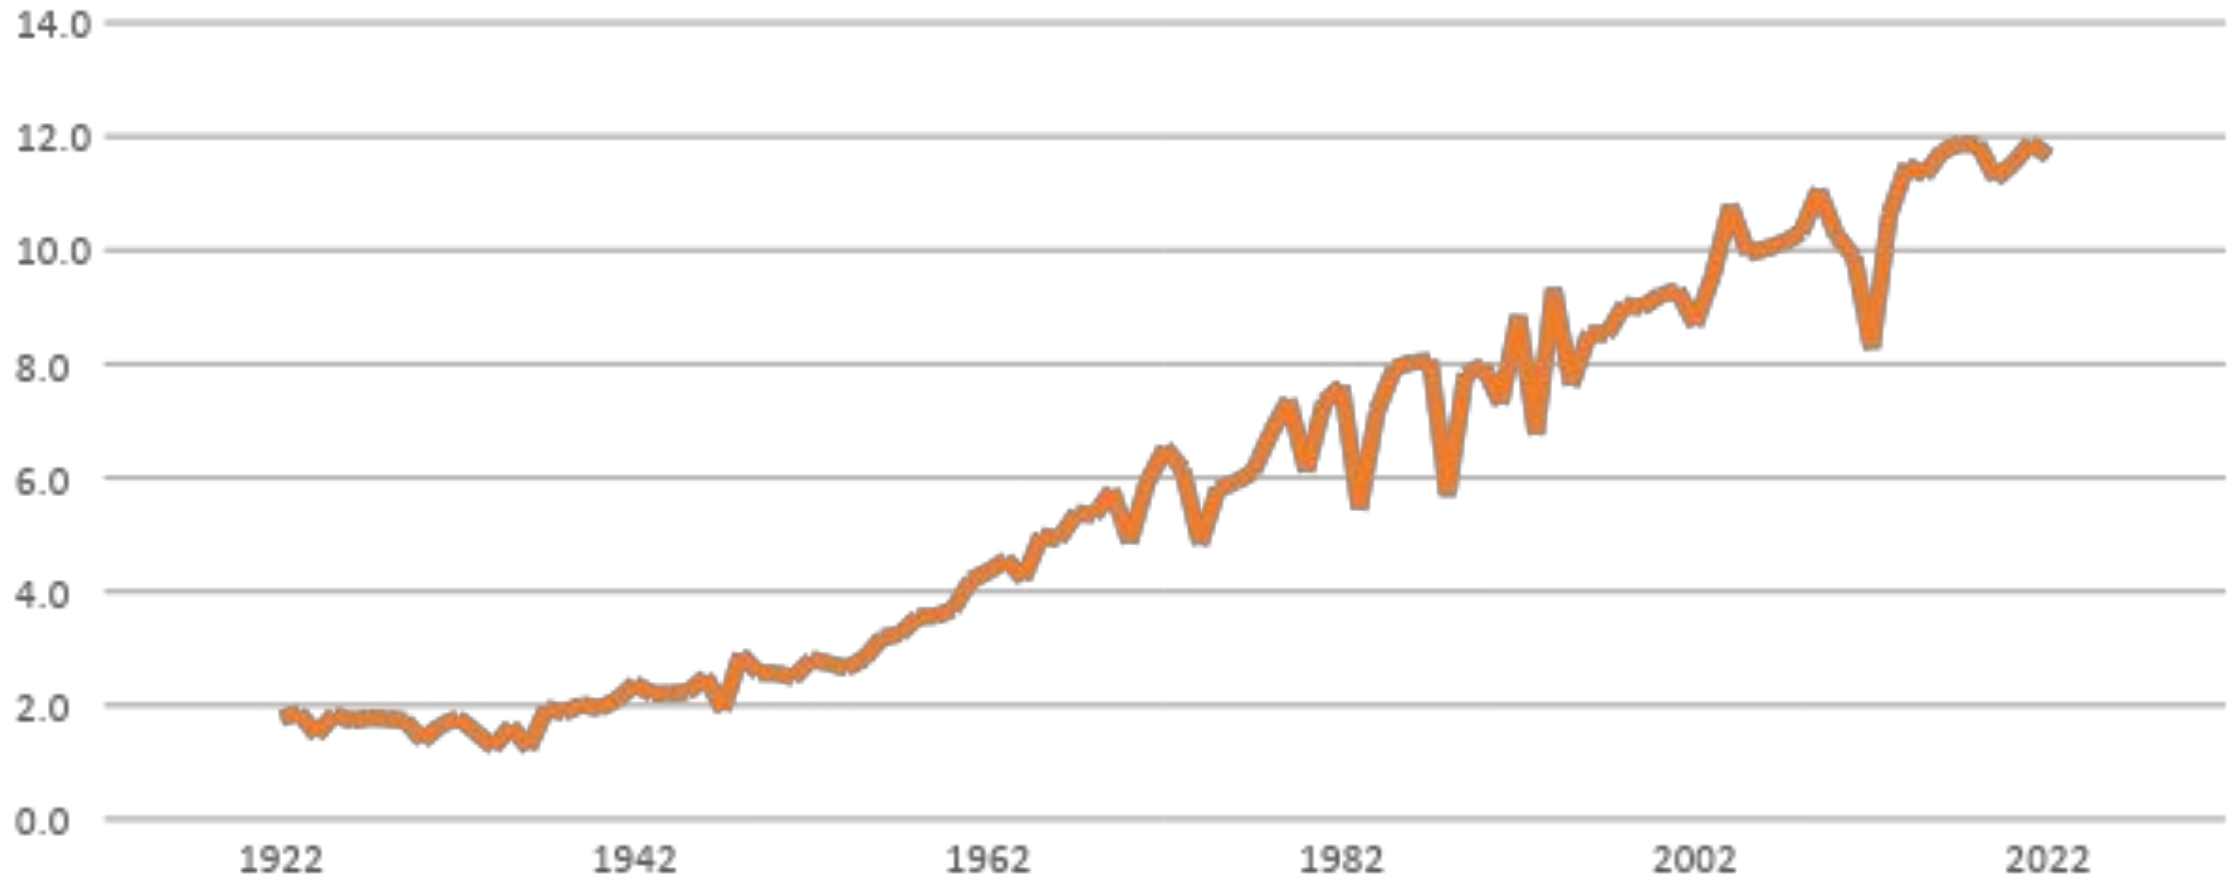

USA Corn Yield (100 years)

MTs/HA