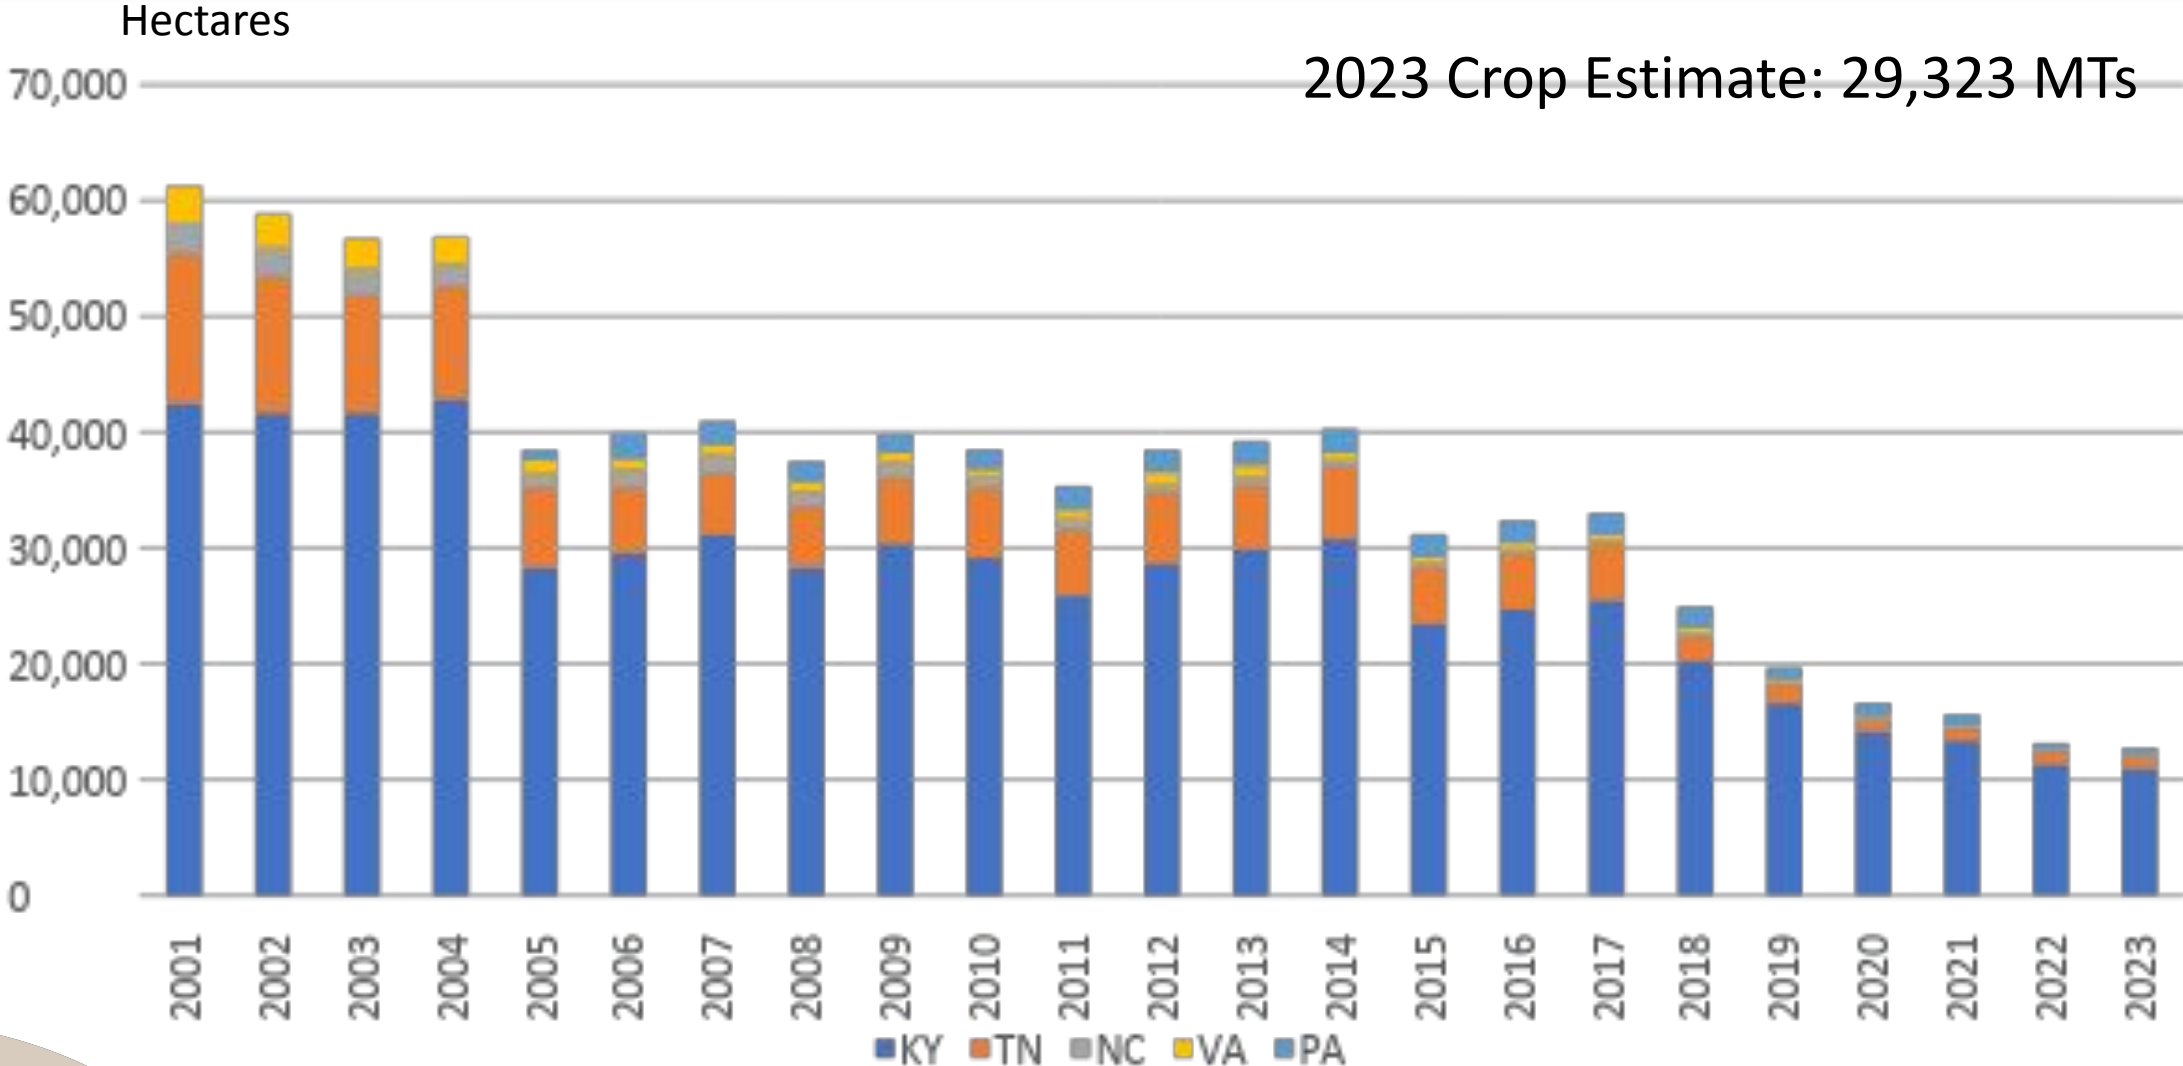

\$/KG

US Burley Harvested Hectares

*2023 Estimated

US Burley Prices

CPI Adj: 1982-1984 = 100

Flue Cured Tobacco Imports to USA

USA Flue Cured Exports

US FCV Harvested Hectares